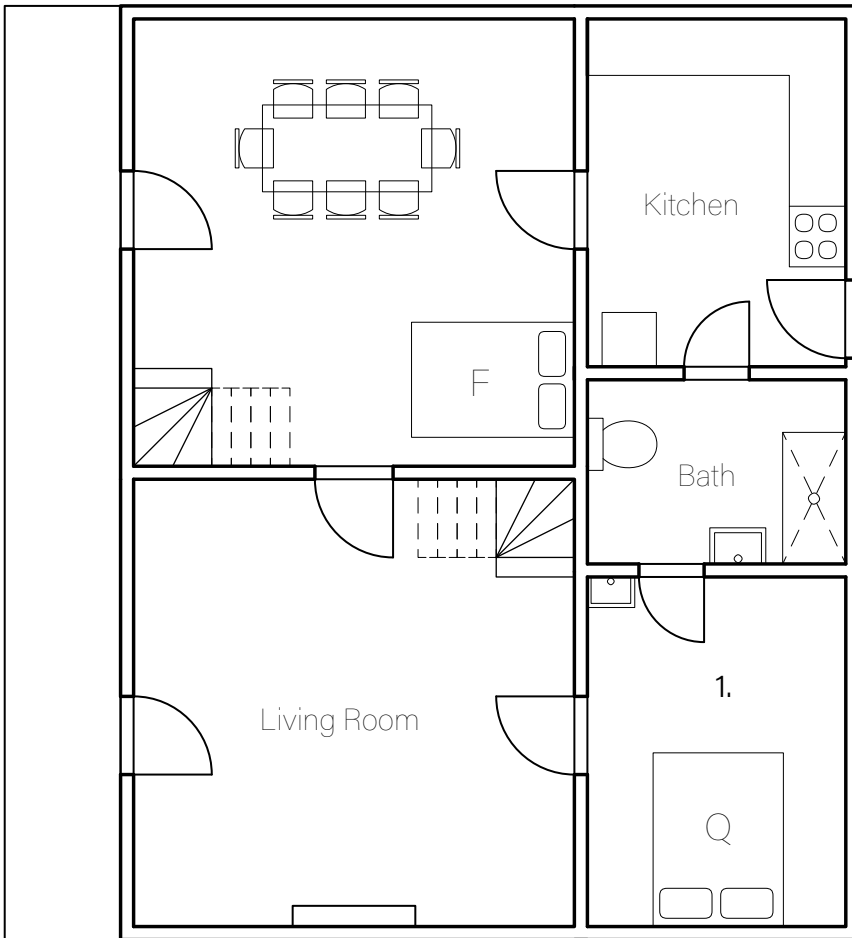

Gus' Cabin

Three (3) Bedrooms

- 1. Queen/Bath
- 2. Two (2) Full/Bath
- 3. Queen and Twin/Half Bath Full in Dining Room

Main Floor

Second Floor